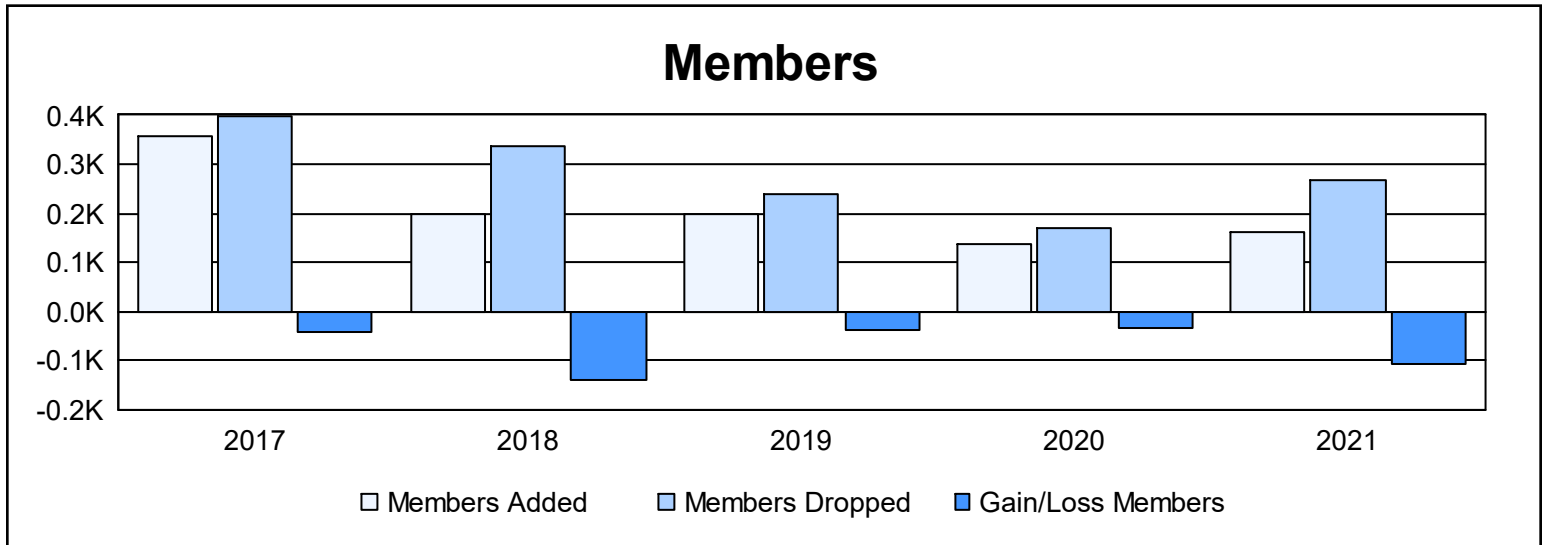

Year	New Clubs	Dropped Clubs	Gain/ Loss Clubs	New Members	Charter Members	Reinstate Members	Transfer Members	Total Member Added	Total Members Dropped	Gain/ Loss Members
2016-2017	4	1	3	207	93	35	21	356	398	-42
2017-2018	0	4	-4	176	2	13	8	199	337	-138
2018-2019	0	0	0	176	7	15	1	199	237	-38
2019-2020	0	2	-2	125	0	4	9	138	170	-32
2020-2021	0	3	-3	142	1	14	3	160	268	-108
<b>Average</b>	<b>1</b>	<b>2</b>	<b>-1</b>	<b>165</b>	<b>21</b>	<b>16</b>	<b>8</b>	<b>210</b>	<b>282</b>	<b>-72</b>

### Membership Composition June 2021 Cumulative