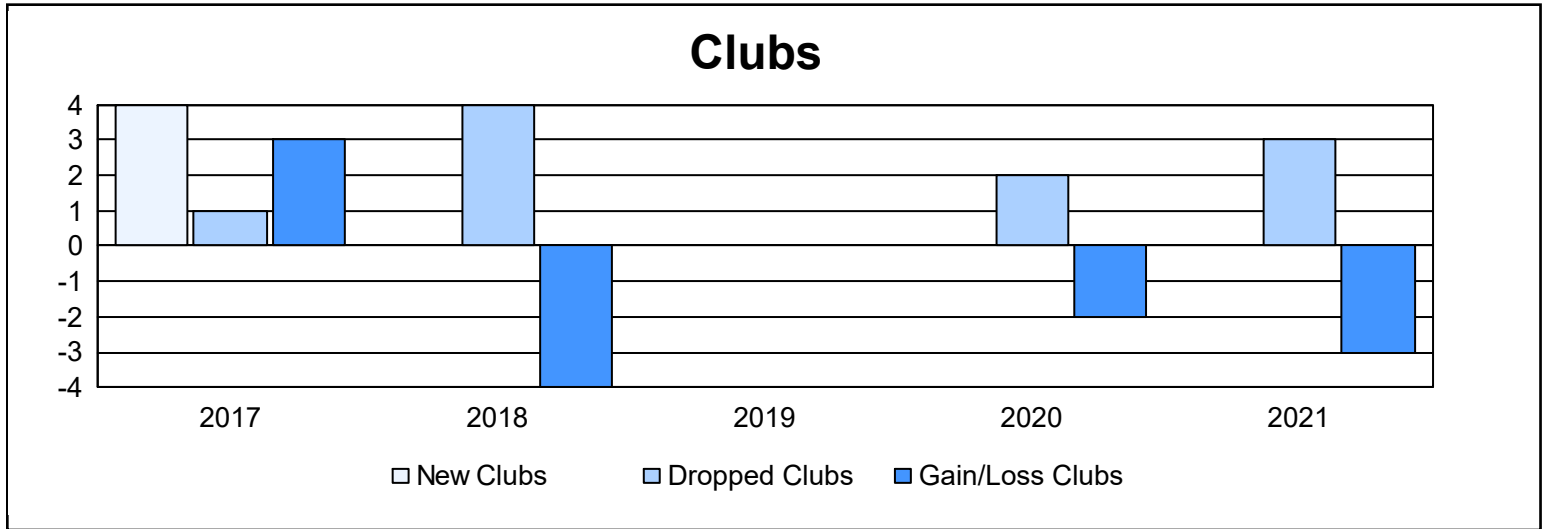

Year	New Clubs	Dropped Clubs	Gain/ Loss Clubs	New Members	Charter Members	Reinstate Members	Transfer Members	Total Member Added	Total Members Dropped	Gain/ Loss Members
2016-2017	4	1	3	207	93	35	21	356	398	-42
2017-2018	0	4	-4	176	2	13	8	199	337	-138
2018-2019	0	0	0	176	7	15	1	199	237	-38
2019-2020	0	2	-2	125	0	4	9	138	170	-32
2020-2021	0	3	-3	142	1	14	3	160	268	-108
<b>Average</b>	<b>1</b>	<b>2</b>	<b>-1</b>	<b>165</b>	<b>21</b>	<b>16</b>	<b>8</b>	<b>210</b>	<b>282</b>	<b>-72</b>

### Membership Composition June 2021 Cumulative